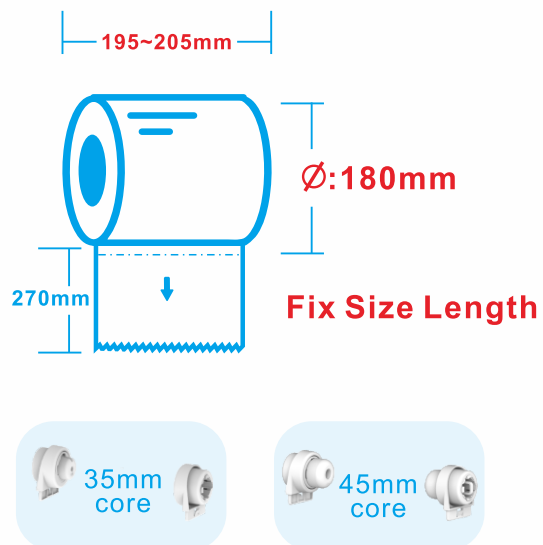

How to select a suitable paper towel dispenser

Paper Spc.

Manual
Sensor

Battery Free
Auto Pre-Cut
Auto Cut

Available Model

Manual

Battery Free
Auto Cut

SL-850MP/MR

Manual

Battery Free
Auto Cut

EL-01M

Manual

Battery Free
Auto Cut

SL-810

BL-810

UL-810