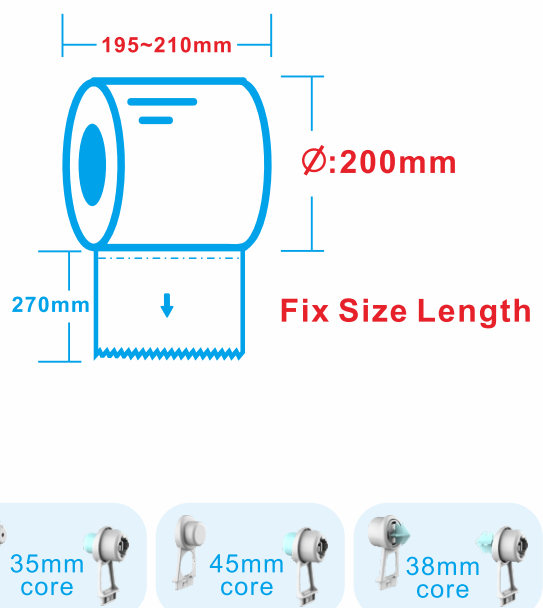

How to select a suitable paper towel dispenser

Paper Spc.

Manual
Sensor

Battery Free
Auto Pre-Cut
Auto Cut

Available Model

Manual

Battery Free
Auto Cut

SL-850MP/MR

Manual

Battery Free
Auto Cut

EL-01M

Manual

Battery Free
Auto Cut

SL-810

BL-810

UL-810