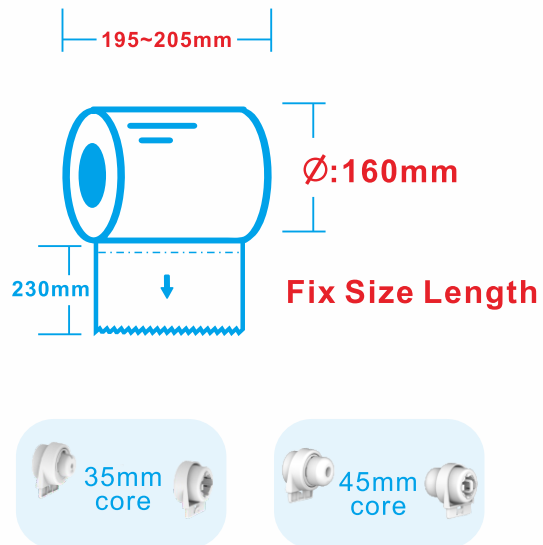

How to select a suitable paper towel dispenser

Paper Spc.

Manual
Sensor

Battery Free
Auto Pre-Cut
Auto Cut

Available Model

Manual

Battery Free
Auto Cut

SL-850MP/MR

Manual

Battery Free
Auto Cut

EL-01M

Manual

Battery Free
Auto Cut

SL-810

BL-810

UL-810