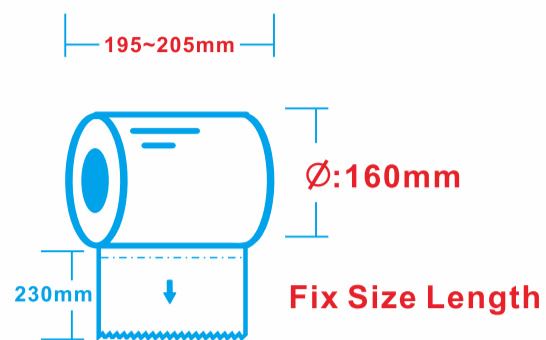

# How to select a suitable paper towel dispenser

Paper Spc.

Manual  
Sensor

Tear Off  
Auto  
Pre-Cut

Available Model

Sensor

Auto Pre-Cut

SL-850A