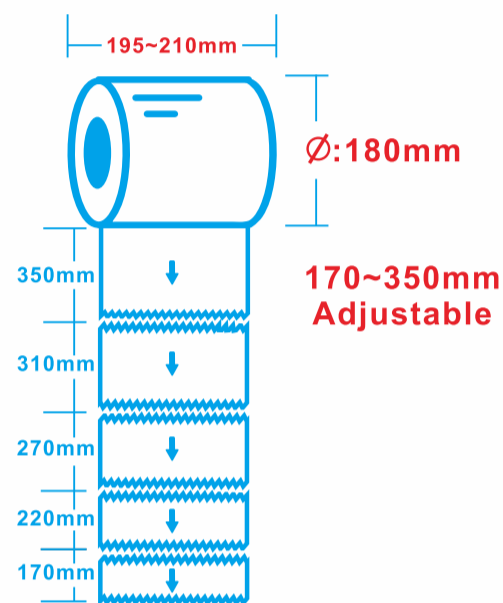

# How to select a suitable paper towel dispenser

Paper Spc.

Manual  
Sensor

Tear Off  
Auto  
Pre-Cut

Available Model

Sensor

Auto Pre-Cut

SL-850A

Sensor

SL-860

BL-860

UL-860

VL-860

Sensor

①Auto Pre-Cut

EL-01A