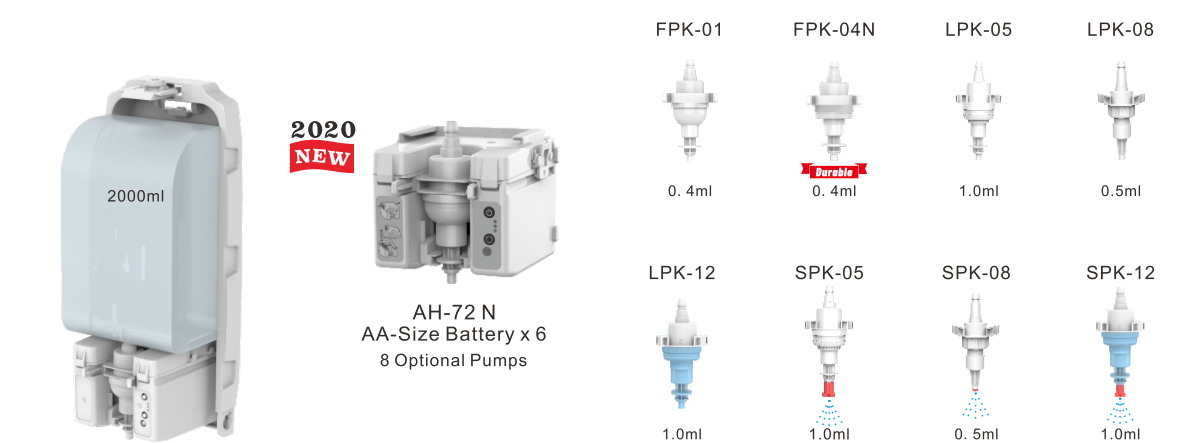

E Line Series-Soap Dispenser

Automatic Soap Dispenser EL-13

- Elegant and stylish design
- Working with 6pcs AA alkaline batteries(LR6)
- Electronic touchless sensor
- Refill capacity is 2000ml
- Refillable bottle and disposable pouch are both available
- Available for foam pump, lotion pump and spray pump
- The cover opens downward for easy refilling
- Security key and lock
- Color options: white, black and customized colors

Material	Dimension	Packaging	Carton Size	G.W/kg
PP	142.5*157*307	12PCS/CTN	585*505*320	10.3