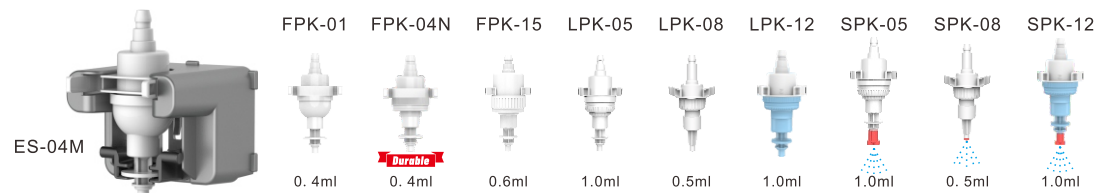

Material	Dimension	Packaging	Carton Size	G.W/kg
PP	340*220*384	1PCS/CTN	396*353*237	4

E Line Series-Soap Dispenser

Manual Soap Dispenser EL-04M

- Elegant and stylish design
- Special design to push easier
- Refill capacity is 600ml
- Refillable bottle and disposable pouch are both available
- Available for foam pump, lotion pump and spray pump
- The cover opens downward for easy refilling
- Security key and lock
- Color options: white, black and customized colors

Material	Dimension	Packaging	Carton Size	G.W/kg
PP	140*126*257	12PCS/CTN	570*460*285	7.5

Automatic Soap Dispenser EL-04A

- Elegant and stylish design
- Working with 4pcs AA alkaline batteries(LR6)
- Electronic touchless sensor
- Refill capacity is 600ml
- Refillable bottle and disposable pouch are both available
- Available for foam pump, lotion pump and spray pump
- The cover opens downward for easy refilling
- Security key and lock
- Color options: white, black and customized colors

Material	Dimension	Packaging	Carton Size	G.W/kg
PP	140*114*257	12PCS/CTN	420*425*280	9.3

E Line Series-Soap Dispenser

Automatic Soap Dispenser EL-12

- Elegant and stylish design
- Working with 6pcs AA alkaline batteries(LR6)
- Electronic touchless sensor
- Refill capacity is 1200ml
- Refillable bottle and disposable pouch are both available
- Available for foam pump, lotion pump and spray pump
- The cover opens downward for easy refilling
- Security key and lock
- Color options: white, black and customized colors