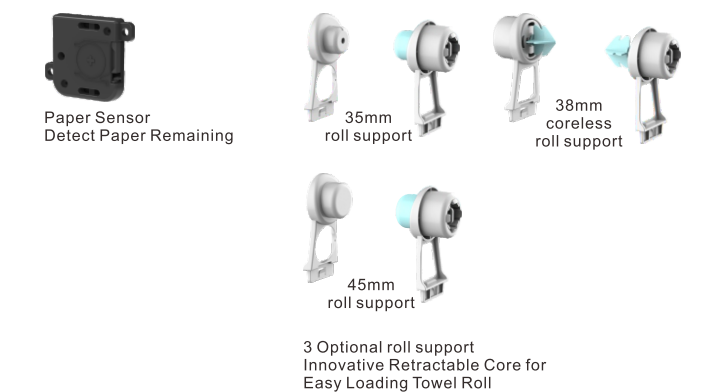

Battery Free Autocut Paper Towel Dispenser EL-01M

- Supported by Hygienekey
- Suitable for all kinds of paper towel
- LED warning when towel is low
- Each sheet length is 270mm
- Recyclable polypropylene material, eco-friendly
- Interchangeable arm design which fits 35mm/45mm/38mm coreless rolls, new cores can be molded if necessary
- Security key and lock
- Color options: translucent white, black and customized colors

Material	Dimension	Packaging	Carton Size	G.W/kg
PP	340*220*384	1PCS/CTN	396*353*237	3.8