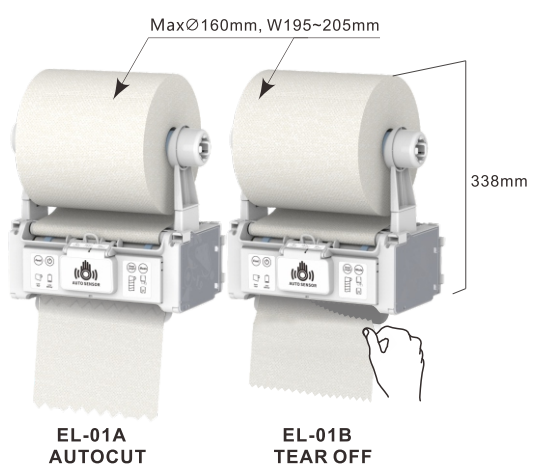

- Supported by Hygienekey
- Suitable for all kinds of paper towel
- LED warning when towel is low
- Each sheet length is 270mm
- Recyclable polypropylene material, eco-friendly
- Interchangeable arm design which fits 35mm/45mm/38mm coreless rolls, new cores can be molded if necessary
- Security key and lock
- Color options: translucent white, black and customized colors

Material	Dimension	Packaging	Carton Size	G.W/kg
PP	340*220*384	1PCS/CTN	396*353*237	3.8

Sensor Paper Towel Dispenser EL-01A EL-01B

- Supported by Hygienekey
- Working with 4pcs D size, 6pcs C size alkaline batteries(LR14) or 6V DC power supply
- Touch free, wave your hand to dispense towel sheets
- LED warning when towel is low
- Sheet length can be adjustable
- Recyclable polypropylene material, Eco-friendly
- Interchangeable arm design which fits 35mm/45mm/38mm coreless rolls, new cores can be molded if necessary
- Security key and lock
- Color options: translucent white, black and customized colors

Material	Dimension	Packaging	Carton Size	G.W/kg
PP	340*220*384	1PCS/CTN	396*353*237	4

E Line Series-Soap Dispenser

Manual Soap Dispenser EL-04M

- Elegant and stylish design
- Special design to push easier
- Refill capacity is 600ml
- Refillable bottle and disposable pouch are both available
- Available for foam pump, lotion pump and spray pump
- The cover opens downward for easy refilling
- Security key and lock
- Color options: white, black and customized colors

Material	Dimension	Packaging	Carton Size	G.W/kg
PP	140*126*257	12PCS/CTN	570*460*285	7.5

Automatic Soap Dispenser EL-04A

- Elegant and stylish design
- Working with 4pcs AA alkaline batteries(LR6)
- Electronic touchless sensor
- Refill capacity is 600ml
- Refillable bottle and disposable pouch are both available
- Available for foam pump, lotion pump and spray pump
- The cover opens downward for easy refilling
- Security key and lock
- Color options: white, black and customized colors