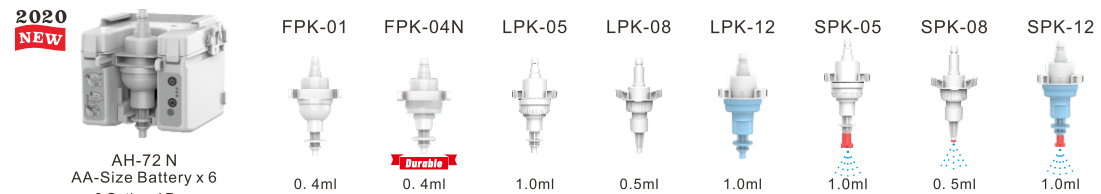

Material	Dimension	Packaging	Carton Size	G.W/kg
PP	140*126*257	12PCS/CTN	570*460*285	7.5

Automatic Soap Dispenser EL-04A

- Elegant and stylish design
- Working with 4pcs AA alkaline batteries(LR6)
- Electronic touchless sensor
- Refill capacity is 600ml
- Refillable bottle and disposable pouch are both available
- Available for foam pump, lotion pump and spray pump
- The cover opens downward for easy refilling
- Security key and lock
- Color options: white, black and customized colors

Material	Dimension	Packaging	Carton Size	G.W/kg
PP	140*114*257	12PCS/CTN	420*425*280	9.3

E Line Series-Soap Dispenser

Automatic Soap Dispenser EL-12

- Elegant and stylish design
- Working with 6pcs AA alkaline batteries(LR6)
- Electronic touchless sensor
- Refill capacity is 1200ml
- Refillable bottle and disposable pouch are both available
- Available for foam pump, lotion pump and spray pump
- The cover opens downward for easy refilling
- Security key and lock
- Color options: white, black and customized colors

Material	Dimension	Packaging	Carton Size	G.W/kg
PP	141*117*304.5	12PCS/CTN	440*480*315	9.8

E Line Series-Soap Dispenser

Automatic Soap Dispenser EL-13

- Elegant and stylish design
- Working with 6pcs AA alkaline batteries(LR6)
- Electronic touchless sensor
- Refill capacity is 2000ml
- Refillable bottle and disposable pouch are both available
- Available for foam pump, lotion pump and spray pump
- The cover opens downward for easy refilling
- Security key and lock
- Color options: white, black and customized colors