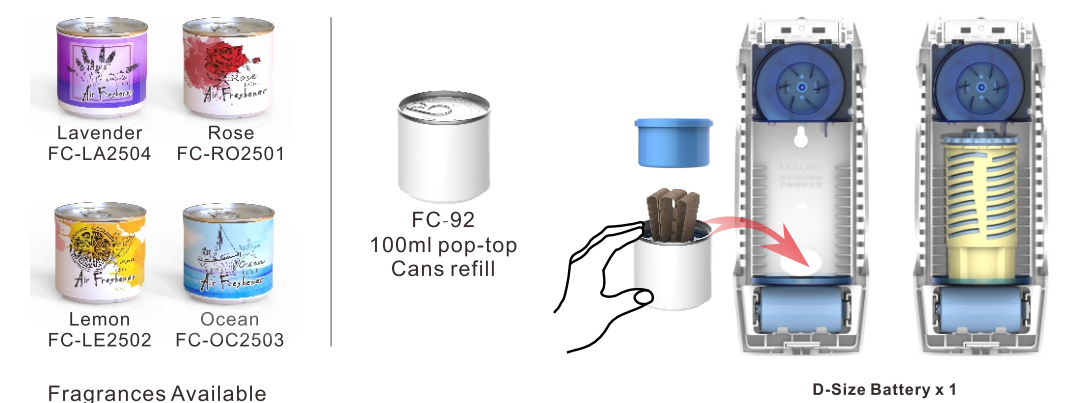

Material	Dimension	Packaging	Carton Size	G.W/kg
ABS	86*77*198	30PCS/CTN	455*305*450	11

E Line Series-Fan Dispenser

Fan Driven Aroma Dispenser 9210

- Three working modes: 24 hours, night and day mode by working with light sensor
- Three working programs to adjust fragrance intensity: 1 minute ON, 1 minute OFF; 1 minute ON, 2 minutes OFF; 1 minute ON, 3 minutes OFF
- Polypropylene material, environmentally friendly and good at chemical resistance
- Special air flow design to spread the fragrance more efficiently
- Most of the popular gel aroma, liquid wick aroma can be working in this dispenser, design is universal
- It can also be working with our 70ml and 100ml refillable wick bottle
- Working with 1pcs D size battery(LR20 / R20P)
- Security key and lock
- Color options: white, black and customized colors

Material	Dimension	Packaging	Carton Size	G.W/kg
PP	97*86*248	30PCS/CTN	550*310*530	12.11

E Line Series-Aerosol Dispenser

Aerosol Dispenser EL-05

- Supported by Hygienekey
- Elegant and stylish design
- Working with 2pcs AA alkaline batteries(LR6), battery life up to 12 refills
- Suitable for 270ml aerosol refill
- Flexible with many action heads AH-11, AH-12.....
- The cover opens downward for easy refilling
- Security key and lock