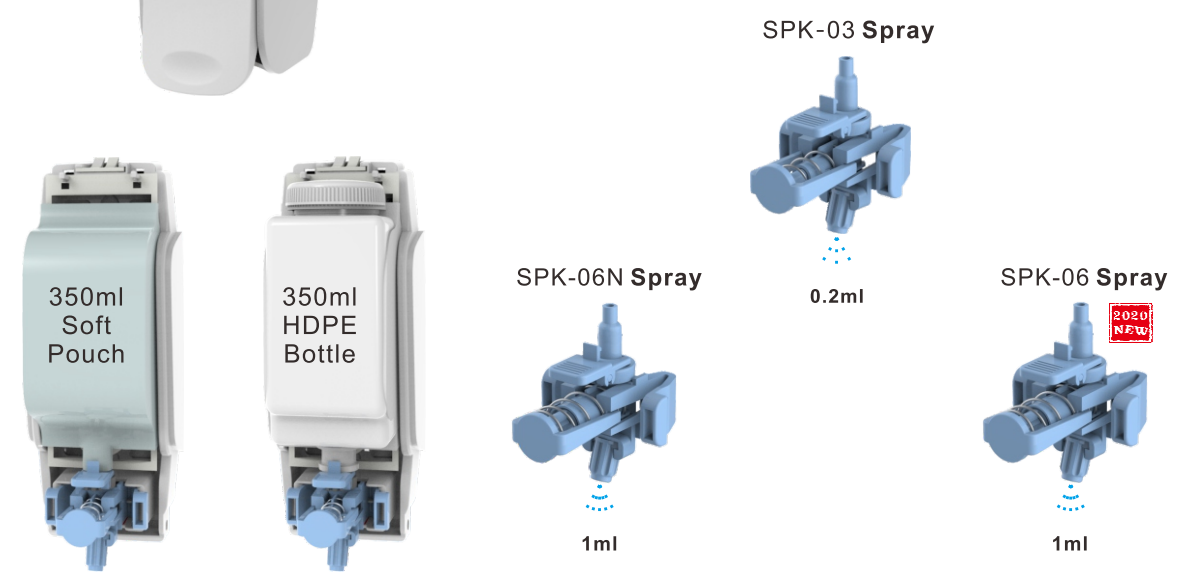

Material	Dimension	Packaging	Carton Size	G.W/kg
PP	141*117*304.5	12PCS/CTN	440*480*315	9.8

E Line Series-Soap Dispenser

Automatic Soap Dispenser EL-13

- Elegant and stylish design
- Working with 6pcs AA alkaline batteries(LR6)
- Electronic touchless sensor
- Refill capacity is 2000ml
- Refillable bottle and disposable pouch are both available
- Available for foam pump, lotion pump and spray pump
- The cover opens downward for easy refilling
- Security key and lock
- Color options: white, black and customized colors

Material	Dimension	Packaging	Carton Size	G.W/kg
PP	142.5*157*307	12PCS/CTN	585*505*320	10.3

E Line Series-Cleaner Dispenser

Mini Manual Hand/Surface Cleaner Dispenser EL-730

- Slim design, easier to install in small area
- Elegant and stylish design
- Suitable for toilet seat cleaner or hand disinfectant application
- Refillable bottle and disposable pouch are both available
- Work with 3 optional permanent pumps
- Security key and lock
- Color options: white

Material	Dimension	Packaging	Carton Size	G.W/kg
ABS	86*77*198	30PCS/CTN	455*305*450	11

E Line Series-Fan Dispenser

Fan Driven Aroma Dispenser 9210

- Three working modes: 24 hours, night and day mode by working with light sensor
- Three working programs to adjust fragrance intensity: 1 minute ON, 1 minute OFF; 1 minute ON, 2 minutes OFF; 1 minute ON, 3 minutes OFF
- Polypropylene material, environmentally friendly and good at chemical resistance
- Special air flow design to spread the fragrance more efficiently
- Most of the popular gel aroma, liquid wick aroma can be working in this dispenser, design is universal
- It can also be working with our 70ml and 100ml refillable wick bottle
- Working with 1pcs D size battery(LR20 / R20P)
- Security key and lock
- Color options: white, black and customized colors