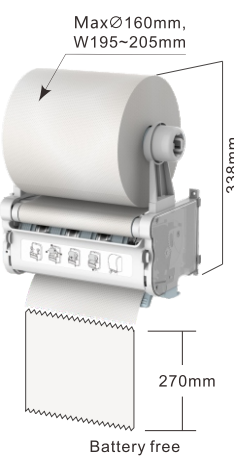

- Supported by Hygienekey
- Suitable for all kinds of paper towel
- LED warning when towel is low
- Each sheet length is 270mm
- Recyclable polypropylene material, eco-friendly
- Interchangeable arm design which fits 35mm/45mm/38mm coreless rolls, new cores can be molded if necessary
- Security key and lock
- Color options: translucent white, black and customized colors

Material	Dimension	Packaging	Carton Size	G.W/kg
PP	340*220*384	1PCS/CTN	396*353*237	3.8

Sensor Paper Towel Dispenser EL-01A EL-01B

- Supported by Hygienekey
- Working with 4pcs D size, 6pcs C size alkaline batteries(LR14) or 6V DC power supply
- Touch free, wave your hand to dispense towel sheets
- LED warning when towel is low
- Sheet length can be adjustable
- Recyclable polypropylene material, Eco-friendly
- Interchangeable arm design which fits 35mm/45mm/38mm coreless rolls, new cores can be molded if necessary
- Security key and lock
- Color options: translucent white, black and customized colors

Material	Dimension	Packaging	Carton Size	G.W/kg
PP	340*220*384	1PCS/CTN	396*353*237	4

E Line Series-Soap Dispenser

Manual Soap Dispenser EL-04M

- Elegant and stylish design
- Special design to push easier
- Refill capacity is 600ml
- Refillable bottle and disposable pouch are both available
- Available for foam pump, lotion pump and spray pump
- The cover opens downward for easy refilling
- Security key and lock
- Color options: white, black and customized colors

Material	Dimension	Packaging	Carton Size	G.W/kg
PP	140*126*257	12PCS/CTN	570*460*285	7.5

Automatic Soap Dispenser EL-04A

- Elegant and stylish design
- Working with 4pcs AA alkaline batteries(LR6)
- Electronic touchless sensor
- Refill capacity is 600ml
- Refillable bottle and disposable pouch are both available
- Available for foam pump, lotion pump and spray pump
- The cover opens downward for easy refilling
- Security key and lock
- Color options: white, black and customized colors